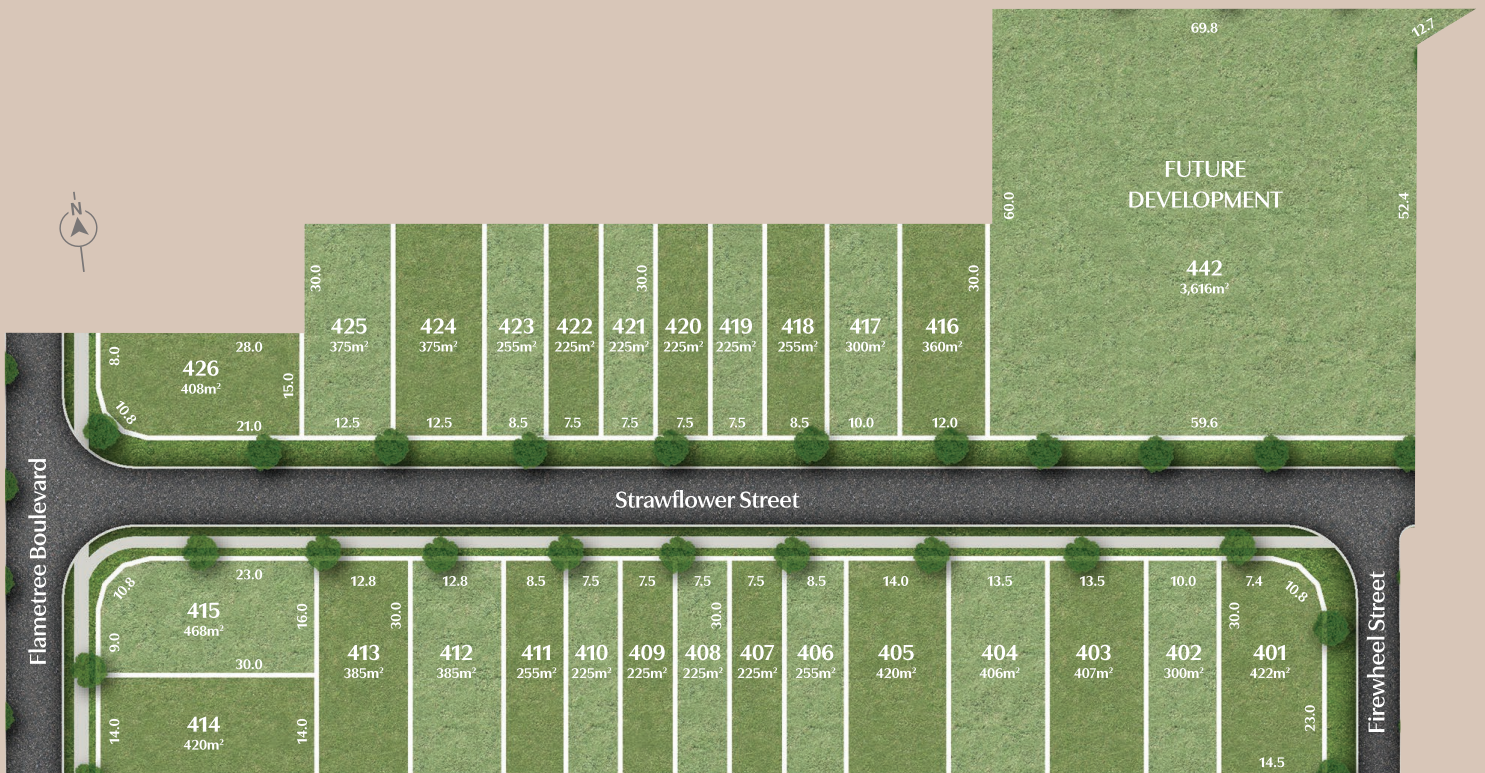

## Your place to bloom

The stage 4 release at Flametree offers some of the last available homesites in this sought after community. Choose from a great selection of blocks located within a short walking distance to the landscaped park and playground. It's an inspired address, where friends and family can come together for relaxation and healthy living.

All areas and distances are subject to change following final survey. Actual results may be materially affected by changes necessitated by or resulting from planning approvals or other circumstances out of the developer's control. Landscaping features, including street trees are indicative only. The developer is not responsible or liable for any error or omission in this document or any plan. April 2025. E34621